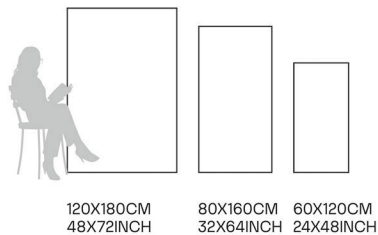

Astonia Black

80X160CM | 32X64INCH

FORMATS AVAILABLE