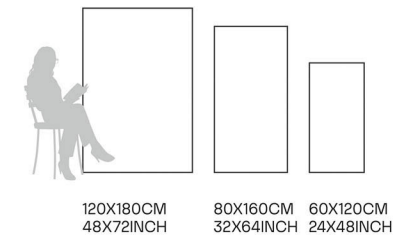

Helix Statuario

80X160CM | 32X64INCH

FORMATS AVAILABLE

Glazed
**Porcelain
Tiles**

FINISH
**GLOSSY
CARVING**

Scratch
Resistant

Stain
Resistant

Germ Free
Hygiene

Himaliya White

80X160CM | 32X64INCH

FORMATS AVAILABLE

Glazed
**Porcelain
Tiles**

FINISH
**GLOSSY
CARVING**

Scratch
Resistant

Stain
Resistant

Germ Free
Hygiene

Holland Silver

80X160CM | 32X64INCH

FORMATS AVAILABLE

Glazed
**Porcelain
Tiles**

FINISH
**GLOSSY
CARVING**

Scratch
Resistant

Stain
Resistant

Germ Free
Hygiene