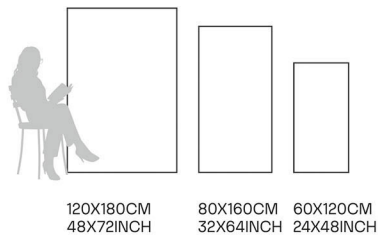

Kenya Onyx

80X160CM | 32X64INCH

FORMATS AVAILABLE

Glazed
**Porcelain
Tiles**

FINISH
**GLOSSY
CARVING**

Scratch
Resistant

Stain
Resistant

Germ Free
Hygiene

Karnis White

80X160CM | 32X64INCH

FORMATS AVAILABLE

Glazed
**Porcelain
Tiles**

FINISH
**GLOSSY
CARVING**

Scratch
Resistant

Stain
Resistant

Germ Free
Hygiene

Lanzo white

80X160CM | 32X64INCH

FORMATS AVAILABLE

Glazed
**Porcelain
Tiles**

FINISH
**GLOSSY
CARVING**

Scratch
Resistant

Stain
Resistant

Germ Free
Hygiene