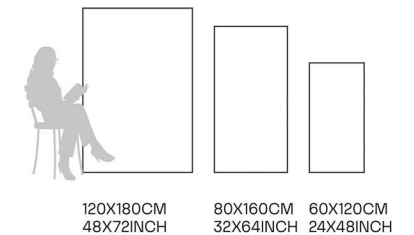

Glazed
**Porcelain
Tiles**

FINISH
**GLOSSY
CARVING**

Scratch
Resistant

Stain
Resistant

Germ Free
Hygiene

Chicago White

80X160CM | 32X64INCH

FORMATS AVAILABLE

Glazed
**Porcelain
Tiles**

FINISH
**GLOSSY
CARVING**

Scratch
Resistant

Stain
Resistant

Germ Free
Hygiene

Como Light Grey

80X160CM | 32X64INCH

FORMATS AVAILABLE