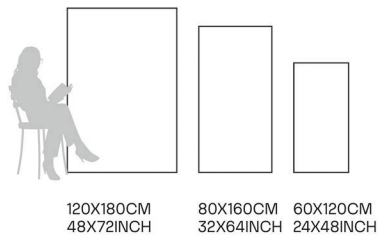

Glazed
**Porcelain
Tiles**

FINISH
**GLOSSY
CARVING**

Scratch
Resistant

Stain
Resistant

Germ Free
Hygiene

Chicago White

80X160CM | 32X64INCH

FORMATS AVAILABLE