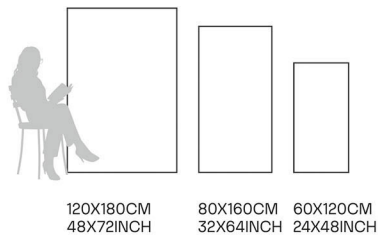

Giallo Beaver

80X160CM | 32X64INCH

FORMATS AVAILABLE

Glazed
**Porcelain
Tiles**

FINISH
**GLOSSY
CARVING**

Scratch
Resistant

Stain
Resistant

Germ Free
Hygiene

Glazed
**Porcelain
Tiles**

FINISH
**GLOSSY
CARVING**

Scratch
Resistant

Stain
Resistant

Germ Free
Hygiene

Grace Onyx Light

80X160CM | 32X64INCH

FORMATS AVAILABLE

Helix Statuario

80X160CM | 32X64INCH

FORMATS AVAILABLE

Glazed
**Porcelain
Tiles**

FINISH
**GLOSSY
CARVING**

Scratch
Resistant

Stain
Resistant

Germ Free
Hygiene