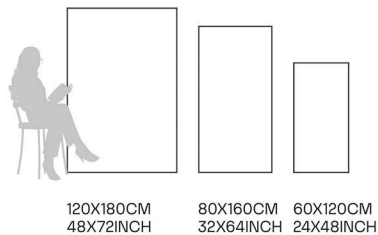

80X160CM | 32X64INCH

FORMATS AVAILABLE

Glazed
**Porcelain
Tiles**

FINISH
**GLOSSY
CARVING**

Scratch
Resistant

Stain
Resistant

Germ Free
Hygiene

Merqury Beige

80X160CM | 32X64INCH

FORMATS AVAILABLE

Glazed
**Porcelain
Tiles**

FINISH
**GLOSSY
CARVING**

Scratch
Resistant

Stain
Resistant

Germ Free
Hygiene

Moon Onyx

80X160CM | 32X64INCH

FORMATS AVAILABLE

Glazed
**Porcelain
Tiles**

FINISH
**GLOSSY
CARVING**

Scratch
Resistant

Stain
Resistant

Germ Free
Hygiene

Moscato Grey