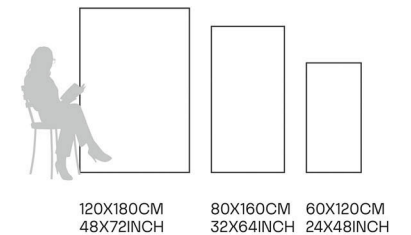

FINISH
Matt

Scratch
Resistant

Stain
Resistant

Germ Free
Hygiene

Calypso Cocoa

80X160CM | 32X64INCH

FORMATS AVAILABLE

Glazed
**Porcelain
Tiles**