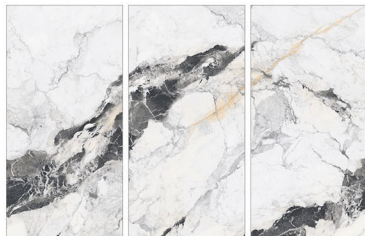

Glazed
**Porcelain
Tiles**

FINISH
**GLOSSY
CARVING**

Scratch
Resistant

Stain
Resistant

Germ Free
Hygiene

Mountain White

80X160CM | 32X64INCH

FORMATS AVAILABLE

Glazed
**Porcelain
Tiles**

FINISH
**GLOSSY
CARVING**

Scratch
Resistant

Stain
Resistant

Germ Free
Hygiene

Nuvo Ivory

80X160CM | 32X64INCH

FORMATS AVAILABLE