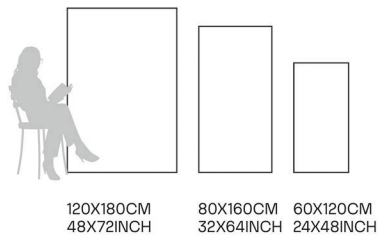

Lims Smoke

80X160CM | 32X64INCH

FORMATS AVAILABLE

120X180CM
48X72INCH

80X160CM
32X64INCH

60X120CM
24X48INCH

Glazed
**Porcelain
Tiles**

FINISH
**GLOSSY
CARVING**

Scratch
Resistant

Stain
Resistant

Germ Free
Hygiene

Logan Clay

80X160CM | 32X64INCH

FORMATS AVAILABLE

120X180CM
48X72INCH

80X160CM
32X64INCH

60X120CM
24X48INCH

The
STYLE
CLOTHING

Glazed
**Porcelain
Tiles**

FINISH
**GLOSSY
CARVING**

Scratch
Resistant

Stain
Resistant

Germ Free
Hygiene

Mangolia Beige

80X160CM | 32X64INCH

FORMATS AVAILABLE

Glazed
**Porcelain
Tiles**

FINISH
**GLOSSY
CARVING**

Scratch
Resistant

Stain
Resistant

Germ Free
Hygiene

Marazzi Cloud