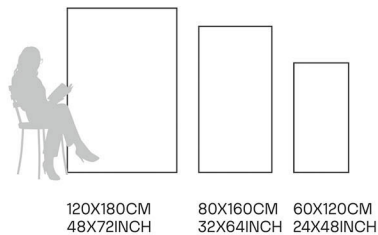

Glazed
**Porcelain
Tiles**

FINISH
**GLOSSY
CARVING**

Scratch
Resistant

Stain
Resistant

Germ Free
Hygiene

Tasmania Silver

80X160CM | 32X64INCH

FORMATS AVAILABLE