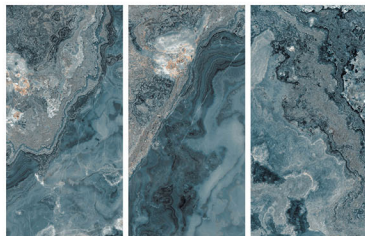

Glazed
**Porcelain
Tiles**

FINISH
High Gloss

Scratch
Resistant

Stain
Resistant

Germ Free
Hygiene

Tempa Aqva

80X160CM | 32X64INCH

FORMATS AVAILABLE

Glazed
**Porcelain
Tiles**

FINISH
High Gloss

Scratch
Resistant

Stain
Resistant

Germ Free
Hygiene

Uranus Moss

80X160CM | 32X64INCH

FORMATS AVAILABLE