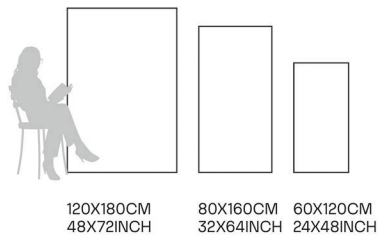

FORMATS AVAILABLE

Glazed
**Porcelain
Tiles**

FINISH
High Gloss

Scratch
Resistant

Stain
Resistant

Germ Free
Hygiene

Swallow Blue

80X160CM | 32X64INCH