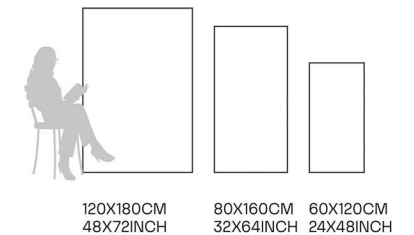

Holland Silver

80X160CM | 32X64INCH

FORMATS AVAILABLE

Glazed
**Porcelain
Tiles**

FINISH
**GLOSSY
CARVING**

Scratch
Resistant

Stain
Resistant

Germ Free
Hygiene

Holland Sisal

80X160CM | 32X64INCH

FORMATS AVAILABLE

Glazed
**Porcelain
Tiles**

FINISH
**GLOSSY
CARVING**

Scratch
Resistant

Stain
Resistant

Germ Free
Hygiene

Huda Grey

80X160CM | 32X64INCH

FORMATS AVAILABLE

Glazed
**Porcelain
Tiles**

FINISH
**GLOSSY
CARVING**

Scratch
Resistant

Stain
Resistant

Germ Free
Hygiene