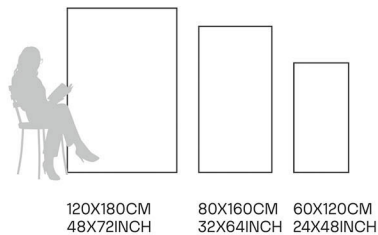

FORMATS AVAILABLE

Glazed
**Porcelain
Tiles**

FINISH
**GLOSSY
CARVING**

Scratch
Resistant

Stain
Resistant

Germ Free
Hygiene

Pisa Beige

80X160CM | 32X64INCH