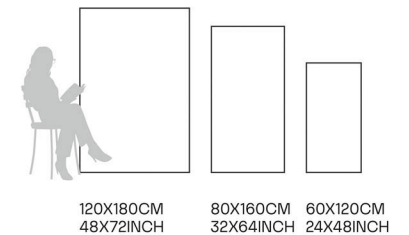

Glazed
**Porcelain
Tiles**

FINISH
**GLOSSY
CARVING**

Scratch
Resistant

Stain
Resistant

Germ Free
Hygiene

Fiama Bianco

80X160CM | 32X64INCH

FORMATS AVAILABLE