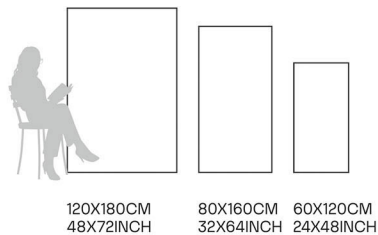

FINISH
Matt

Scratch
Resistant

Stain
Resistant

Germ Free
Hygiene

Calypso Ice

80X160CM | 32X64INCH

FORMATS AVAILABLE

Glazed
**Porcelain
Tiles**