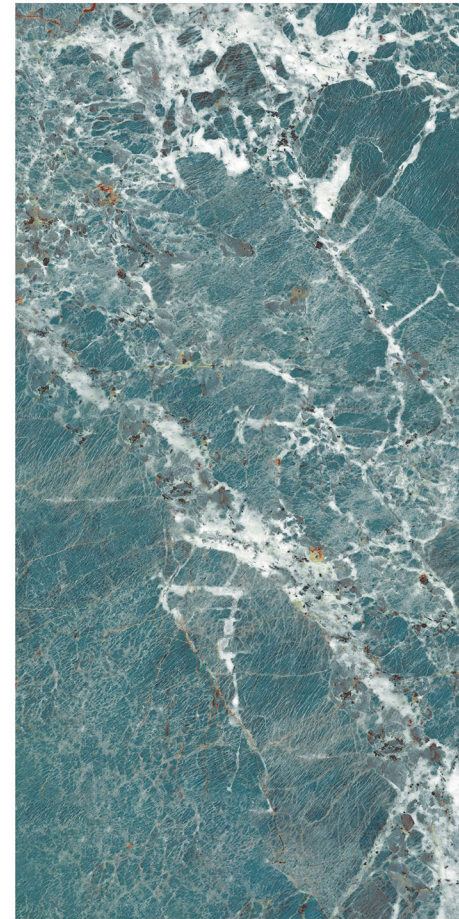

Glazed
**Porcelain
Tiles**

FINISH
High Gloss

Scratch
Resistant

Stain
Resistant

Germ Free
Hygiene

Amazonite

80X160CM | 32X64INCH