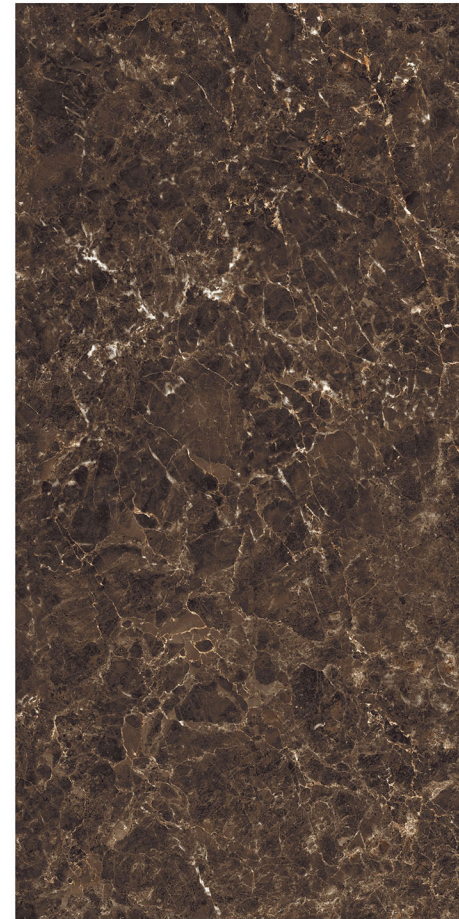

Browny Stone

80X160CM | 32X64INCH

FORMATS AVAILABLE