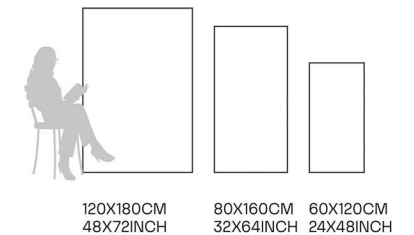

Stain
Resistant

Germ Free
Hygiene

Concord Natural

80X160CM | 32X64INCH

Core Light Green

80X160CM | 32X64INCH

FORMATS AVAILABLE

FORMATS AVAILABLE