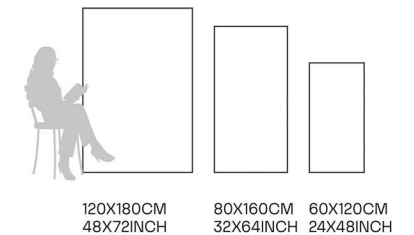

60X120CM
24X48INCH

The
STYLE
CLOTHING

Glazed
**Porcelain
Tiles**

FINISH
**GLOSSY
CARVING**

Scratch
Resistant

Stain
Resistant

Germ Free
Hygiene

Mangolia Beige

80X160CM | 32X64INCH

FORMATS AVAILABLE

Glazed
**Porcelain
Tiles**

FINISH
**GLOSSY
CARVING**

Scratch
Resistant

Stain
Resistant

Germ Free
Hygiene

Marazzi Cloud

80X160CM | 32X64INCH

FORMATS AVAILABLE

Glazed
**Porcelain
Tiles**

FINISH
**GLOSSY
CARVING**

Scratch
Resistant

Stain
Resistant

Germ Free
Hygiene

Marazzi Lace