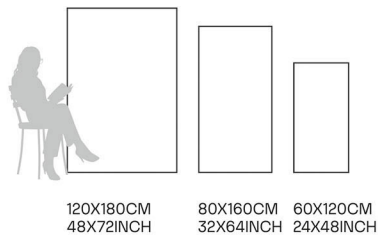

Glazed
**Porcelain
Tiles**

FINISH
**GLOSSY
CARVING**

Scratch
Resistant

Stain
Resistant

Germ Free
Hygiene

Carling Pearl

80X160CM | 32X64INCH

FORMATS AVAILABLE