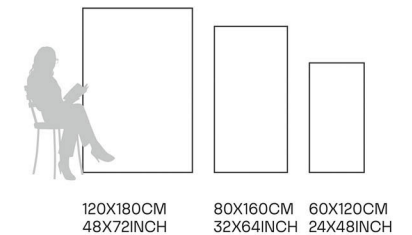

Lanzo white

80X160CM | 32X64INCH

FORMATS AVAILABLE

Glazed
**Porcelain
Tiles**

FINISH
**GLOSSY
CARVING**

Scratch
Resistant

Stain
Resistant

Germ Free
Hygiene

Lims Beige

80X160CM | 32X64INCH

FORMATS AVAILABLE

Glazed
**Porcelain
Tiles**

FINISH
**GLOSSY
CARVING**

Scratch
Resistant

Stain
Resistant

Germ Free
Hygiene