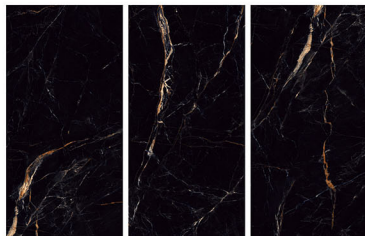

Scratch
Resistant

Stain
Resistant

Germ Free
Hygiene

Alonza Black

80X160CM | 32X64INCH

FORMATS AVAILABLE

120X180CM
48X72INCH

80X160CM
32X64INCH