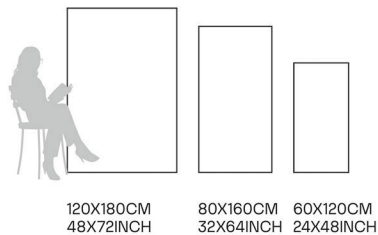

Browny Stone

80X160CM | 32X64INCH

FORMATS AVAILABLE