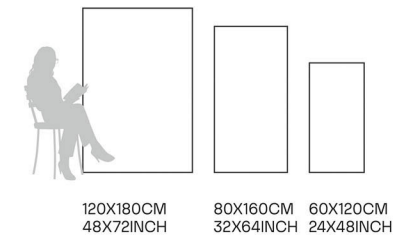

Glazed
**Porcelain
Tiles**

FINISH
**GLOSSY
CARVING**

Scratch
Resistant

Stain
Resistant

Germ Free
Hygiene

Alessia Grey

80X160CM | 32X64INCH

FORMATS AVAILABLE