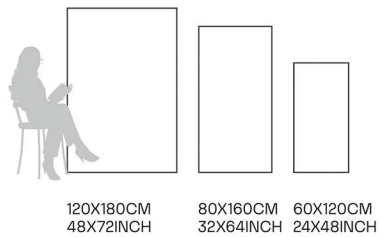

FORMATS AVAILABLE