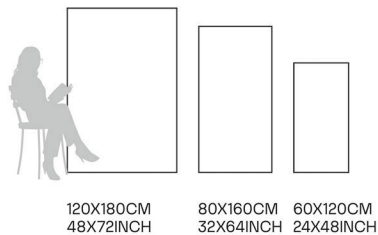

Glazed
**Porcelain
Tiles**

FINISH
**GLOSSY
CARVING**

Scratch
Resistant

Stain
Resistant

Germ Free
Hygiene

Corte Beige

80X160CM | 32X64INCH

FORMATS AVAILABLE

Glazed
**Porcelain
Tiles**

FINISH
**GLOSSY
CARVING**

Scratch
Resistant

Stain
Resistant

Germ Free
Hygiene

Corte Bianco

80X160CM | 32X64INCH

FORMATS AVAILABLE