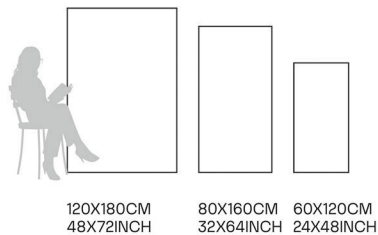

Stain
Resistant

Germ Free
Hygiene

Concord Natural

80X160CM | 32X64INCH

Core Light Green

80X160CM | 32X64INCH

FORMATS AVAILABLE

FORMATS AVAILABLE