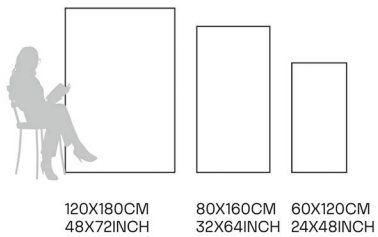

Zara Brown

80X160CM | 32X64INCH

Glazed Porcelain Tiles

FINISH
GLOSSY
CARVING

Scratch
Resistant

Stain
Resistant

Germ Free
Hygiene

FORMATS AVAILABLE

Glazed
**Porcelain
Tiles**

FINISH
**GLOSSY
CARVING**

Scratch
Resistant

Stain
Resistant

Germ Free
Hygiene

Zara White

80X160CM | 32X64INCH

FORMATS AVAILABLE