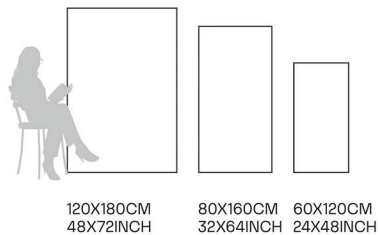

Glazed
**Porcelain
Tiles**

FINISH
**GLOSSY
CARVING**

Scratch
Resistant

Stain
Resistant

Germ Free
Hygiene

Esperda Grey

80X160CM | 32X64INCH

FORMATS AVAILABLE

Glazed
**Porcelain
Tiles**

FINISH
**GLOSSY
CARVING**

Scratch
Resistant

Stain
Resistant

Germ Free
Hygiene

Fiama Bianco

80X160CM | 32X64INCH

FORMATS AVAILABLE