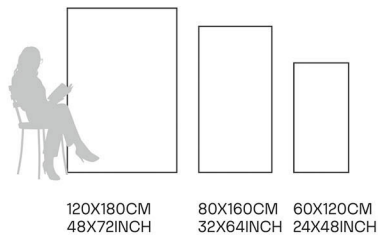

Glazed
**Porcelain
Tiles**

FINISH
**GLOSSY
CARVING**

Scratch
Resistant

Stain
Resistant

Germ Free
Hygiene

Alan Sienna

80X160CM | 32X64INCH

FORMATS AVAILABLE

Glazed
**Porcelain
Tiles**

FINISH
**GLOSSY
CARVING**

Scratch
Resistant

Stain
Resistant

Germ Free
Hygiene

Alessia Grey

80X160CM | 32X64INCH

FORMATS AVAILABLE