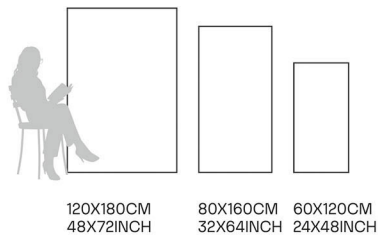

Kenya Onyx

80X160CM | 32X64INCH

FORMATS AVAILABLE