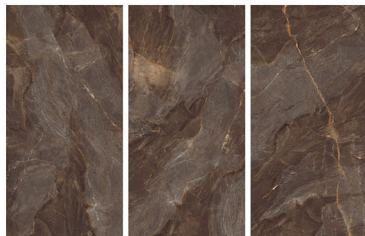

Glazed
**Porcelain
Tiles**

FINISH
High Gloss

Scratch
Resistant

Stain
Resistant

Germ Free
Hygiene

Merqury Rust

80X160CM | 32X64INCH

FORMATS AVAILABLE

Glazed
**Porcelain
Tiles**

FINISH
High Gloss

Scratch
Resistant

Stain
Resistant

Germ Free
Hygiene

Nero Marquinia

80X160CM | 32X64INCH

FORMATS AVAILABLE