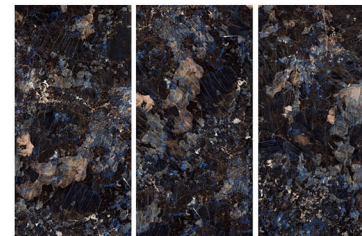

Lorence Black

80X160CM | 32X64INCH

FORMATS AVAILABLE