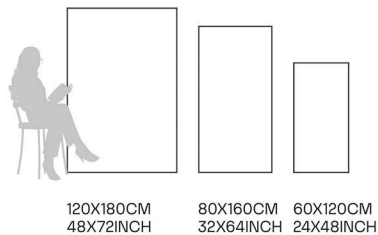

80X160CM | 32X64INCH

FORMATS AVAILABLE

Glazed
**Porcelain
Tiles**

FINISH
**GLOSSY
CARVING**

Scratch
Resistant

Stain
Resistant

Germ Free
Hygiene

Segesta Statuario

80X160CM | 32X64INCH

FORMATS AVAILABLE

Glazed
**Porcelain
Tiles**

FINISH
**GLOSSY
CARVING**

Scratch
Resistant

Stain
Resistant

Germ Free
Hygiene

Sigma Statuario

80X160CM | 32X64INCH

FORMATS AVAILABLE

Glazed
**Porcelain
Tiles**

FINISH
**GLOSSY
CARVING**

Scratch
Resistant

Stain
Resistant

Germ Free
Hygiene

Smoke White