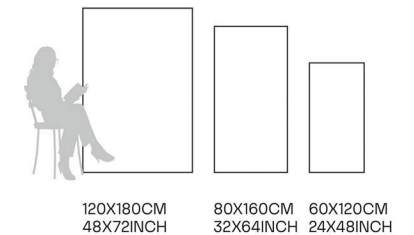

FORMATS AVAILABLE