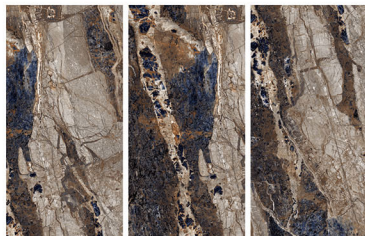

Hyaba Blue

80X160CM | 32X64INCH

FORMATS AVAILABLE