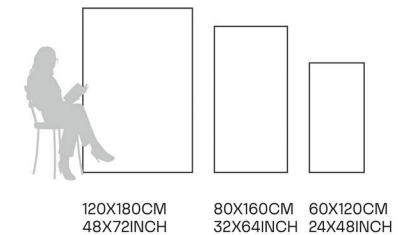

Glazed
**Porcelain
Tiles**

FINISH
**GLOSSY
CARVING**

Scratch
Resistant

Stain
Resistant

Germ Free
Hygiene

Carling Pearl

80X160CM | 32X64INCH

FORMATS AVAILABLE

Glazed
**Porcelain
Tiles**

FINISH
**GLOSSY
CARVING**

Scratch
Resistant

Stain
Resistant

Germ Free
Hygiene

Charles Crema

80X160CM | 32X64INCH

FORMATS AVAILABLE

Glazed
**Porcelain
Tiles**

FINISH
**GLOSSY
CARVING**

Scratch
Resistant

Stain
Resistant

Germ Free
Hygiene

Chicago White

80X160CM | 32X64INCH

FORMATS AVAILABLE