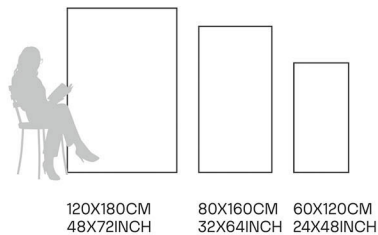

Glazed
**Porcelain
Tiles**

FINISH
**GLOSSY
CARVING**

Scratch
Resistant

Stain
Resistant

Germ Free
Hygiene

Zenica Beige

80X160CM | 32X64INCH

FORMATS AVAILABLE

Glazed
**Porcelain
Tiles**

FINISH
Matt

Scratch
Resistant

Stain
Resistant

Germ Free
Hygiene

Calce Avorio

80X160CM | 32X64INCH

FORMATS AVAILABLE