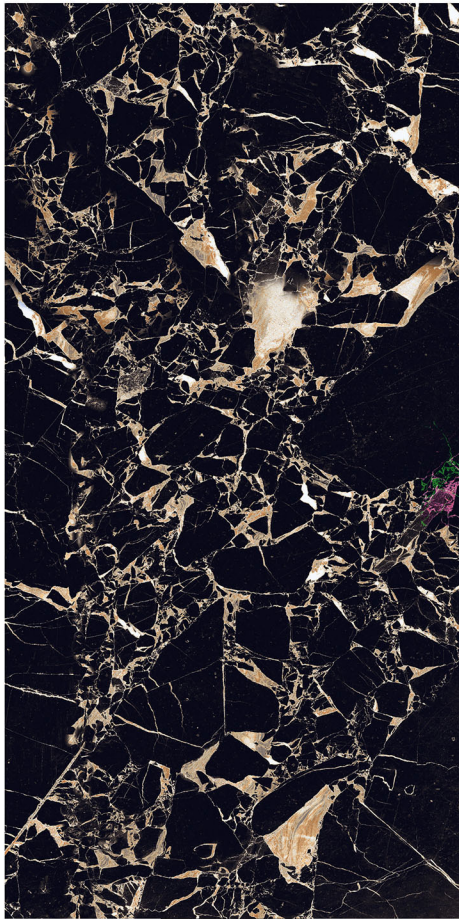

Glazed
**Porcelain
Tiles**

FINISH
High Gloss

Scratch
Resistant

Stain
Resistant

Germ Free
Hygiene

Astonia Black

80X160CM | 32X64INCH

FORMATS AVAILABLE

Glazed
**Porcelain
Tiles**

FINISH
High Gloss

Scratch
Resistant

Stain
Resistant

Germ Free
Hygiene

Biber Blue

80X160CM | 32X64INCH

FORMATS AVAILABLE