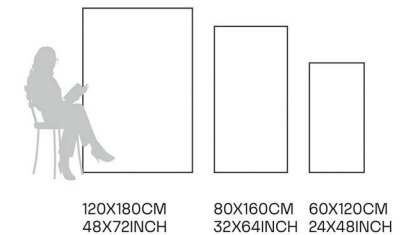

FORMATS AVAILABLE