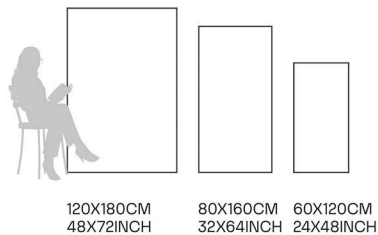

Glazed
**Porcelain
Tiles**

FINISH
**GLOSSY
CARVING**

Scratch
Resistant

Stain
Resistant

Germ Free
Hygiene

Alessia Grey

80X160CM | 32X64INCH

FORMATS AVAILABLE

Glazed
**Porcelain
Tiles**

FINISH
**GLOSSY
CARVING**

Scratch
Resistant

Stain
Resistant

Germ Free
Hygiene

Alessia Silver

80X160CM | 32X64INCH

FORMATS AVAILABLE