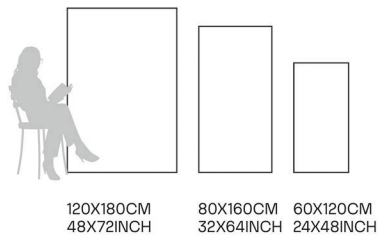

Glazed
**Porcelain
Tiles**

FINISH
**GLOSSY
CARVING**

Scratch
Resistant

Stain
Resistant

Germ Free
Hygiene

Athens Blue

80X160CM | 32X64INCH

FORMATS AVAILABLE