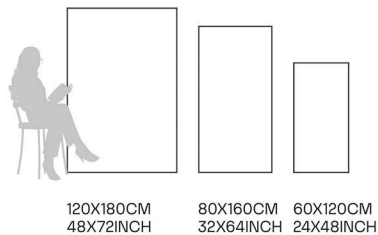

80X160CM | 32X64INCH

FORMATS AVAILABLE

Glazed
**Porcelain
Tiles**

FINISH
**GLOSSY
CARVING**

Scratch
Resistant

Stain
Resistant

Germ Free
Hygiene

Rock Amani Bianco

80X160CM | 32X64INCH

FORMATS AVAILABLE

Glazed
**Porcelain
Tiles**

FINISH
**GLOSSY
CARVING**

Scratch
Resistant

Stain
Resistant

Germ Free
Hygiene

Root Grey

80X160CM | 32X64INCH

FORMATS AVAILABLE

Glazed
**Porcelain
Tiles**

FINISH
**GLOSSY
CARVING**

Scratch
Resistant

Stain
Resistant

Germ Free
Hygiene

Segesta Statuario