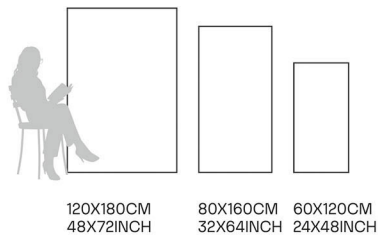

80X160CM | 32X64INCH

FORMATS AVAILABLE

Glazed
**Porcelain
Tiles**

FINISH
**GLOSSY
CARVING**

Scratch
Resistant

Stain
Resistant

Germ Free
Hygiene

Onyx Ice

80X160CM | 32X64INCH

FORMATS AVAILABLE

Glazed
**Porcelain
Tiles**

FINISH
**GLOSSY
CARVING**

Scratch
Resistant

Stain
Resistant

Germ Free
Hygiene

Ovi Roots White

80X160CM | 32X64INCH

FORMATS AVAILABLE

Glazed
**Porcelain
Tiles**

FINISH
**GLOSSY
CARVING**

Scratch
Resistant

Stain
Resistant

Germ Free
Hygiene

Papillion Bianco