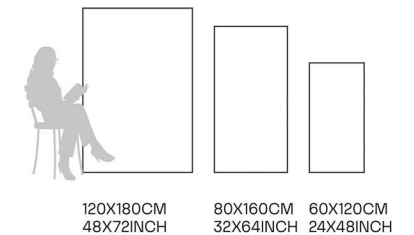

80X160CM | 32X64INCH

FORMATS AVAILABLE

Glazed
**Porcelain
Tiles**

FINISH
**GLOSSY
CARVING**

Scratch
Resistant

Stain
Resistant

Germ Free
Hygiene

Mountain White

80X160CM | 32X64INCH

FORMATS AVAILABLE

Glazed
**Porcelain
Tiles**

FINISH
**GLOSSY
CARVING**

Scratch
Resistant

Stain
Resistant

Germ Free
Hygiene

Nuvo Ivory

80X160CM | 32X64INCH

FORMATS AVAILABLE

Glazed
**Porcelain
Tiles**

FINISH
**GLOSSY
CARVING**

Scratch
Resistant

Stain
Resistant

Germ Free
Hygiene

Olbia Crema