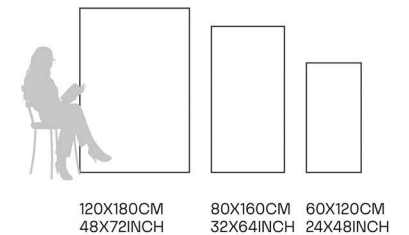

Glazed
**Porcelain
Tiles**

FINISH
**GLOSSY
CARVING**

Scratch
Resistant

Stain
Resistant

Germ Free
Hygiene

Alexa Grey

80X160CM | 32X64INCH

FORMATS AVAILABLE