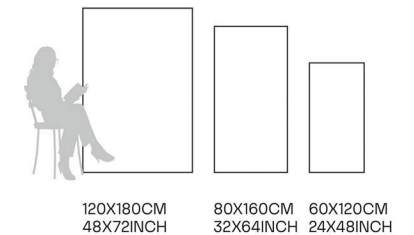

Glazed
**Porcelain
Tiles**

FINISH
**GLOSSY
CARVING**

Scratch
Resistant

Stain
Resistant

Germ Free
Hygiene

Embrace Silver

80X160CM | 32X64INCH

FORMATS AVAILABLE

Glazed
**Porcelain
Tiles**

FINISH
**GLOSSY
CARVING**

Scratch
Resistant

Stain
Resistant

Germ Free
Hygiene

Endilo Statuario

80X160CM | 32X64INCH

FORMATS AVAILABLE