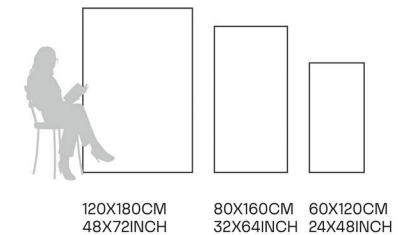

Glazed
**Porcelain
Tiles**

FINISH
**GLOSSY
CARVING**

Scratch
Resistant

Stain
Resistant

Germ Free
Hygiene

Antisky onyx

80X160CM | 32X64INCH

FORMATS AVAILABLE

Glazed
**Porcelain
Tiles**

FINISH
**GLOSSY
CARVING**

Scratch
Resistant

Stain
Resistant

Germ Free
Hygiene

Arbescato

80X160CM | 32X64INCH

FORMATS AVAILABLE