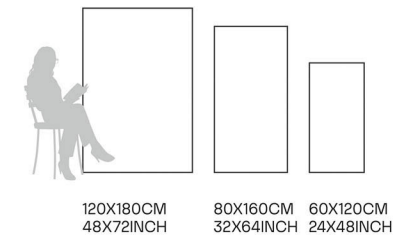

80X160CM | 32X64INCH

FORMATS AVAILABLE

Glazed
**Porcelain
Tiles**

FINISH
**GLOSSY
CARVING**

Scratch
Resistant

Stain
Resistant

Germ Free
Hygiene

Olbia Crema

80X160CM | 32X64INCH

FORMATS AVAILABLE

Glazed
**Porcelain
Tiles**

FINISH
**GLOSSY
CARVING**

Scratch
Resistant

Stain
Resistant

Germ Free
Hygiene

Olive Ablone

80X160CM | 32X64INCH

FORMATS AVAILABLE

Glazed
**Porcelain
Tiles**

FINISH
**GLOSSY
CARVING**

Scratch
Resistant

Stain
Resistant

Germ Free
Hygiene

Omani Sienna