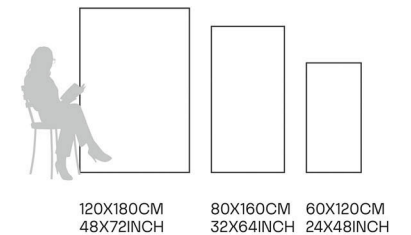

Glazed
**Porcelain
Tiles**

FINISH
**GLOSSY
CARVING**

Scratch
Resistant

Stain
Resistant

Germ Free
Hygiene

Corte Bianco

80X160CM | 32X64INCH

FORMATS AVAILABLE

Glazed
**Porcelain
Tiles**

FINISH
**GLOSSY
CARVING**

Scratch
Resistant

Stain
Resistant

Germ Free
Hygiene

Elite Statuario

80X160CM | 32X64INCH

FORMATS AVAILABLE

Glazed
**Porcelain
Tiles**

FINISH
**GLOSSY
CARVING**

Scratch
Resistant

Stain
Resistant

Germ Free
Hygiene

Embrace Silver

80X160CM | 32X64INCH

FORMATS AVAILABLE