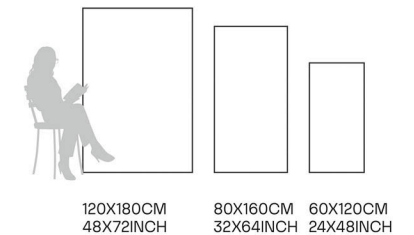

Fire Cloudy Beige

80X160CM | 32X64INCH

FORMATS AVAILABLE

Glazed
**Porcelain
Tiles**

FINISH
**GLOSSY
CARVING**

Scratch
Resistant

Stain
Resistant

Germ Free
Hygiene

Giallo Beaver

80X160CM | 32X64INCH

FORMATS AVAILABLE

Glazed
**Porcelain
Tiles**

FINISH
**GLOSSY
CARVING**

Scratch
Resistant

Stain
Resistant

Germ Free
Hygiene