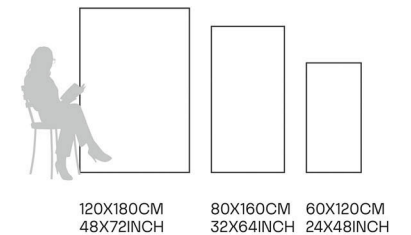

FORMATS AVAILABLE