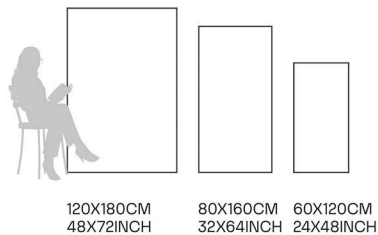

FORMATS AVAILABLE

Glazed
**Porcelain
Tiles**

FINISH
High Gloss

Scratch
Resistant

Stain
Resistant

Germ Free
Hygiene

Nero Marquinia

80X160CM | 32X64INCH