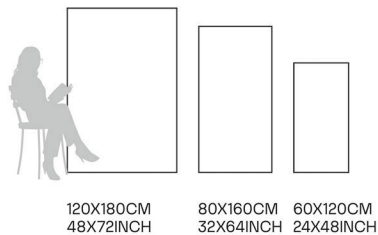

80X160CM | 32X64INCH

FORMATS AVAILABLE

Glazed
**Porcelain
Tiles**

FINISH
**GLOSSY
CARVING**

Scratch
Resistant

Stain
Resistant

Germ Free
Hygiene

Olive Ablone

80X160CM | 32X64INCH

FORMATS AVAILABLE

Glazed
**Porcelain
Tiles**

FINISH
**GLOSSY
CARVING**

Scratch
Resistant

Stain
Resistant

Germ Free
Hygiene

Omani Sienna

80X160CM | 32X64INCH

FORMATS AVAILABLE

Glazed
**Porcelain
Tiles**

FINISH
**GLOSSY
CARVING**

Scratch
Resistant

Stain
Resistant

Germ Free
Hygiene

Onyx Ice