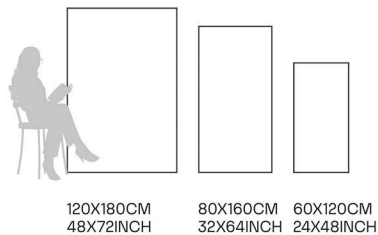

80X160CM | 32X64INCH

FORMATS AVAILABLE

Glazed
**Porcelain
Tiles**

FINISH
**GLOSSY
CARVING**

Scratch
Resistant

Stain
Resistant

Germ Free
Hygiene

Reno Nero

80X160CM | 32X64INCH

FORMATS AVAILABLE

Glazed
**Porcelain
Tiles**

FINISH
**GLOSSY
CARVING**

Scratch
Resistant

Stain
Resistant

Germ Free
Hygiene

Riva Pearl

80X160CM | 32X64INCH

FORMATS AVAILABLE

Glazed
**Porcelain
Tiles**

FINISH
**GLOSSY
CARVING**

Scratch
Resistant

Stain
Resistant

Germ Free
Hygiene

Rock Amani Bianco