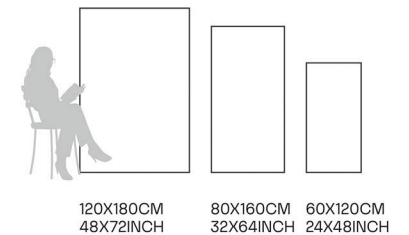

Glazed
**Porcelain
Tiles**

FINISH
Matt

Scratch
Resistant

Stain
Resistant

Germ Free
Hygiene

Calce Bianco

80X160CM | 32X64INCH

FORMATS AVAILABLE