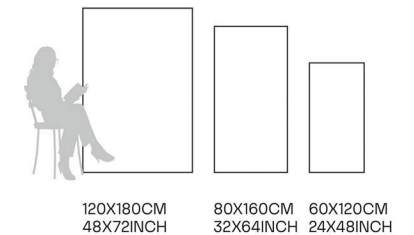

Glazed
**Porcelain
Tiles**

FINISH
**GLOSSY
CARVING**

Scratch
Resistant

Stain
Resistant

Germ Free
Hygiene

Bently White

80X160CM | 32X64INCH

FORMATS AVAILABLE