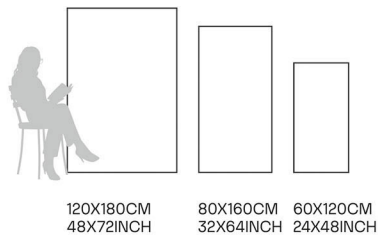

Glazed
**Porcelain
Tiles**

FINISH
**GLOSSY
CARVING**

Scratch
Resistant

Stain
Resistant

Germ Free
Hygiene

Alexa moka

80X160CM | 32X64INCH

FORMATS AVAILABLE