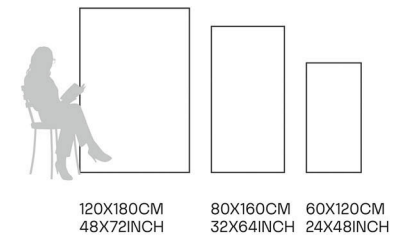

80X160CM | 32X64INCH

FORMATS AVAILABLE

Glazed
**Porcelain
Tiles**

FINISH
**GLOSSY
CARVING**

Scratch
Resistant

Stain
Resistant

Germ Free
Hygiene

Riva Pearl

80X160CM | 32X64INCH

FORMATS AVAILABLE

Glazed
**Porcelain
Tiles**

FINISH
**GLOSSY
CARVING**

Scratch
Resistant

Stain
Resistant

Germ Free
Hygiene

Rock Amani Bianco

80X160CM | 32X64INCH

FORMATS AVAILABLE

Glazed
**Porcelain
Tiles**

FINISH
**GLOSSY
CARVING**

Scratch
Resistant

Stain
Resistant

Germ Free
Hygiene

Root Grey