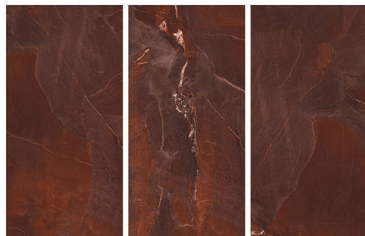

Browny Stone

80X160CM | 32X64INCH

FORMATS AVAILABLE