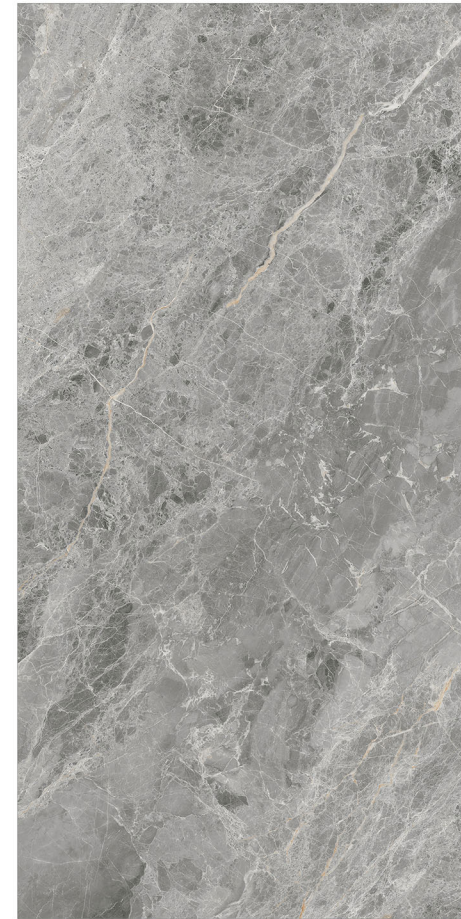

FORMATS AVAILABLE

Glazed
**Porcelain
Tiles**

FINISH
**GLOSSY
CARVING**

Scratch
Resistant

Stain
Resistant

Germ Free
Hygiene

Moscato Grey

80X160CM | 32X64INCH