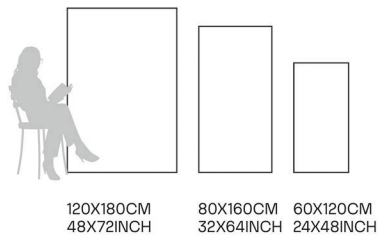

80X160CM | 32X64INCH

FORMATS AVAILABLE

Glazed
**Porcelain
Tiles**

FINISH
**GLOSSY
CARVING**

Scratch
Resistant

Stain
Resistant

Germ Free
Hygiene

Moscato Grey

80X160CM | 32X64INCH

FORMATS AVAILABLE

Glazed
**Porcelain
Tiles**

FINISH
**GLOSSY
CARVING**

Scratch
Resistant

Stain
Resistant

Germ Free
Hygiene

Mountain White

80X160CM | 32X64INCH

FORMATS AVAILABLE

Glazed
**Porcelain
Tiles**

FINISH
**GLOSSY
CARVING**

Scratch
Resistant

Stain
Resistant

Germ Free
Hygiene

Nuvo Ivory