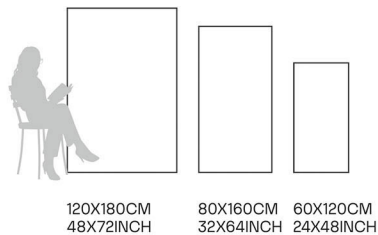

80X160CM | 32X64INCH

FORMATS AVAILABLE

Glazed
**Porcelain
Tiles**

FINISH
**GLOSSY
CARVING**

Scratch
Resistant

Stain
Resistant

Germ Free
Hygiene

Marazzi Cloud

80X160CM | 32X64INCH

FORMATS AVAILABLE

Glazed
**Porcelain
Tiles**

FINISH
**GLOSSY
CARVING**

Scratch
Resistant

Stain
Resistant

Germ Free
Hygiene

Marazzi Lace

80X160CM | 32X64INCH

FORMATS AVAILABLE

Glazed
**Porcelain
Tiles**

FINISH
**GLOSSY
CARVING**

Scratch
Resistant

Stain
Resistant

Germ Free
Hygiene

Marfil Bianco