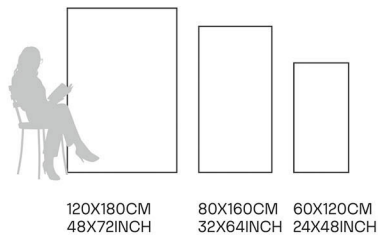

Glazed
**Porcelain
Tiles**

FINISH
**GLOSSY
CARVING**

Scratch
Resistant

Stain
Resistant

Germ Free
Hygiene

Arbescato

80X160CM | 32X64INCH

FORMATS AVAILABLE