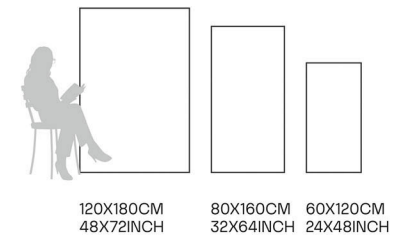

Biber Blue

80X160CM | 32X64INCH

FORMATS AVAILABLE