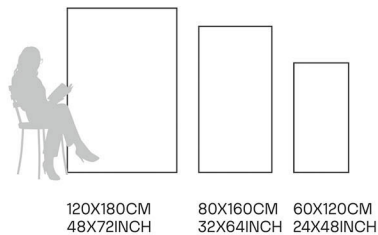

FORMATS AVAILABLE

Glazed
**Porcelain
Tiles**

FINISH
**GLOSSY
CARVING**

Scratch
Resistant

Stain
Resistant

Germ Free
Hygiene

Giallo Beaver

80X160CM | 32X64INCH