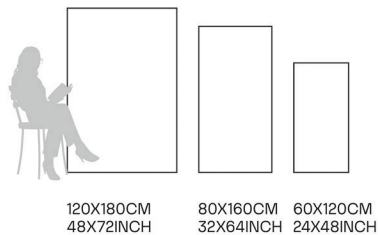

Quarry Gold

80X160CM | 32X64INCH

FORMATS AVAILABLE