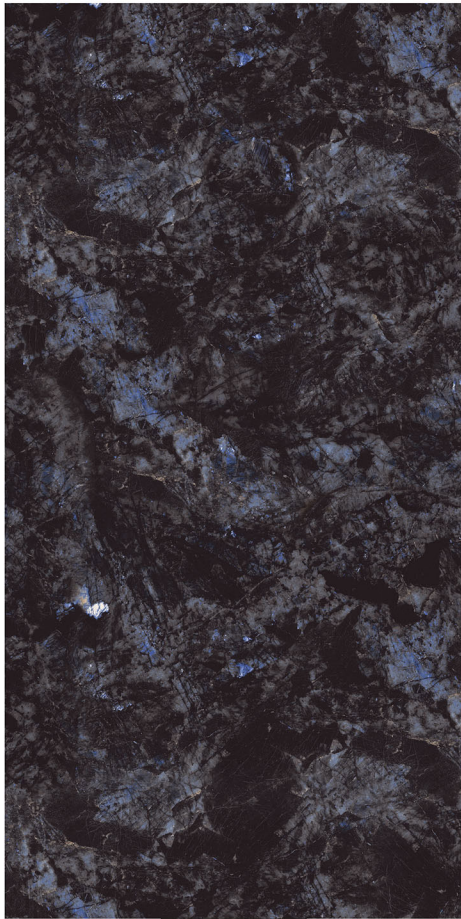

Germ Free
Hygiene

Uranus Moss

80X160CM | 32X64INCH

FORMATS AVAILABLE

Glazed Porcelain Tiles

FINISH
High Gloss

Scratch
Resistant

Stain
Resistant