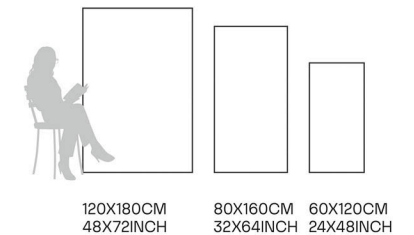

80X160CM | 32X64INCH

FORMATS AVAILABLE

Glazed
**Porcelain
Tiles**

FINISH
**GLOSSY
CARVING**

Scratch
Resistant

Stain
Resistant

Germ Free
Hygiene

Paradiso Bianco

80X160CM | 32X64INCH

FORMATS AVAILABLE

Glazed
**Porcelain
Tiles**

FINISH
**GLOSSY
CARVING**

Scratch
Resistant

Stain
Resistant

Germ Free
Hygiene

Persian Silver

80X160CM | 32X64INCH

FORMATS AVAILABLE

Glazed
**Porcelain
Tiles**

FINISH
**GLOSSY
CARVING**

Scratch
Resistant

Stain
Resistant

Germ Free
Hygiene

Pietra Dove