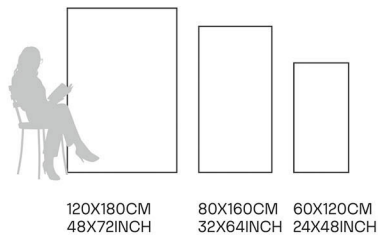

Glazed
**Porcelain
Tiles**

FINISH
**GLOSSY
CARVING**

Scratch
Resistant

Stain
Resistant

Germ Free
Hygiene

Corrod Onyx

80X160CM | 32X64INCH

FORMATS AVAILABLE

Glazed
**Porcelain
Tiles**

FINISH
**GLOSSY
CARVING**

Scratch
Resistant

Stain
Resistant

Germ Free
Hygiene

Corte Beige

80X160CM | 32X64INCH

FORMATS AVAILABLE