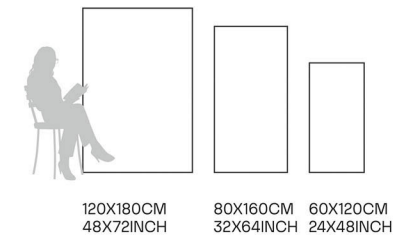

Glazed
**Porcelain
Tiles**

FINISH
**GLOSSY
CARVING**

Scratch
Resistant

Stain
Resistant

Germ Free
Hygiene

Corte Beige

80X160CM | 32X64INCH

FORMATS AVAILABLE

Glazed
**Porcelain
Tiles**

FINISH
**GLOSSY
CARVING**

Scratch
Resistant

Stain
Resistant

Germ Free
Hygiene

Corte Bianco

80X160CM | 32X64INCH

FORMATS AVAILABLE