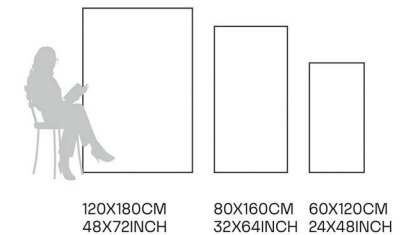

80X160CM | 32X64INCH

FORMATS AVAILABLE

Glazed
**Porcelain
Tiles**

FINISH
**GLOSSY
CARVING**

Scratch
Resistant

Stain
Resistant

Germ Free
Hygiene

Pietra Dove

80X160CM | 32X64INCH

FORMATS AVAILABLE

Glazed
**Porcelain
Tiles**

FINISH
**GLOSSY
CARVING**

Scratch
Resistant

Stain
Resistant

Germ Free
Hygiene

Pisa Beige

80X160CM | 32X64INCH

FORMATS AVAILABLE

Glazed
**Porcelain
Tiles**

FINISH
**GLOSSY
CARVING**

Scratch
Resistant

Stain
Resistant

Germ Free
Hygiene

Glazed
**Porcelain
Tiles**