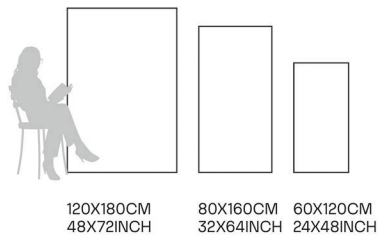

FORMATS AVAILABLE

Glazed
**Porcelain
Tiles**

FINISH
High Gloss

Scratch
Resistant

Stain
Resistant

Germ Free
Hygiene

Uranus Moss

80X160CM | 32X64INCH