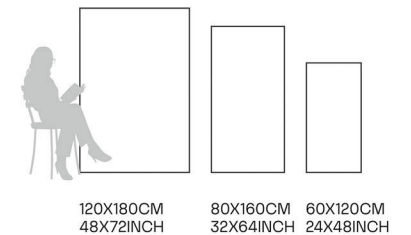

Lorence Black

80X160CM | 32X64INCH

FORMATS AVAILABLE