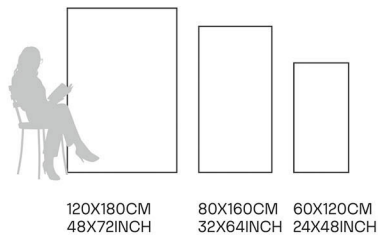

Glazed
**Porcelain
Tiles**

FINISH
**GLOSSY
CARVING**

Scratch
Resistant

Stain
Resistant

Germ Free
Hygiene

Zara White

80X160CM | 32X64INCH

FORMATS AVAILABLE

Glazed
**Porcelain
Tiles**

FINISH
**GLOSSY
CARVING**

Scratch
Resistant

Stain
Resistant

Germ Free
Hygiene

Zenica Beige

80X160CM | 32X64INCH

FORMATS AVAILABLE