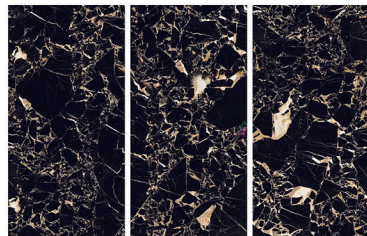

Astonia Black

80X160CM | 32X64INCH

FORMATS AVAILABLE