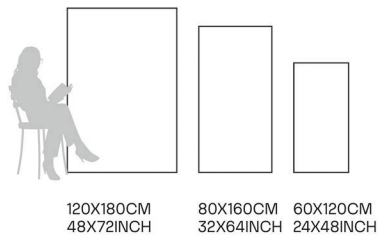

FORMATS AVAILABLE

Glazed
**Porcelain
Tiles**

FINISH
**GLOSSY
CARVING**

Scratch
Resistant

Stain
Resistant

Germ Free
Hygiene

Reno Nero

80X160CM | 32X64INCH