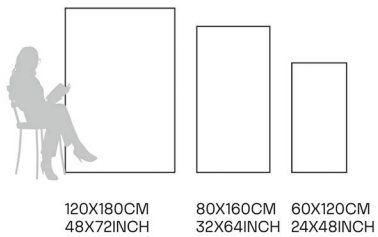

Scratch
Resistant

Stain
Resistant

Germ Free
Hygiene

Prism Gold

80X160CM | 32X64INCH

FORMATS AVAILABLE

Glazed
**Porcelain
Tiles**

FINISH
High Gloss

Scratch
Resistant

Stain
Resistant

Germ Free
Hygiene

Alonza Black

80X160CM | 32X64INCH

FORMATS AVAILABLE

120X180CM
48X72INCH

80X160CM
32X64INCH