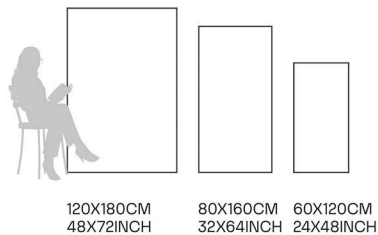

Giallo Beaver

80X160CM | 32X64INCH

FORMATS AVAILABLE

Glazed
**Porcelain
Tiles**

FINISH
**GLOSSY
CARVING**

Scratch
Resistant

Stain
Resistant

Germ Free
Hygiene

Helix Statuario

80X160CM | 32X64INCH

FORMATS AVAILABLE

Glazed
**Porcelain
Tiles**

FINISH
**GLOSSY
CARVING**

Scratch
Resistant

Stain
Resistant

Germ Free
Hygiene

Himaliya White

80X160CM | 32X64INCH

FORMATS AVAILABLE

Glazed
**Porcelain
Tiles**

FINISH
**GLOSSY
CARVING**

Scratch
Resistant

Stain
Resistant

Germ Free
Hygiene