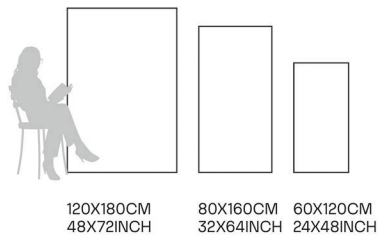

FORMATS AVAILABLE

Glazed
**Porcelain
Tiles**

FINISH
High Gloss

Scratch
Resistant

Stain
Resistant

Germ Free
Hygiene

Sata Royal

80X160CM | 32X64INCH