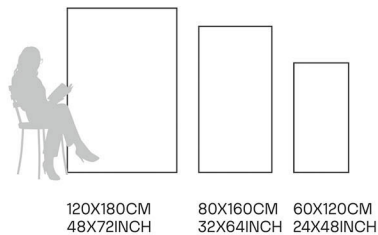

FORMATS AVAILABLE

Glazed
**Porcelain
Tiles**

FINISH
**GLOSSY
CARVING**

Scratch
Resistant

Stain
Resistant

Germ Free
Hygiene

Persian Silver

80X160CM | 32X64INCH