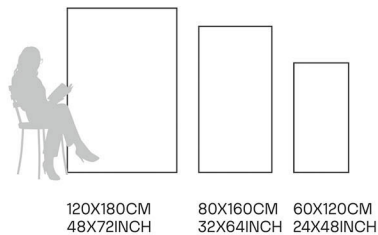

FORMATS AVAILABLE

Glazed
**Porcelain
Tiles**

FINISH
Matt

Scratch
Resistant

Stain
Resistant

Germ Free
Hygiene

Morgan Brown

80X160CM | 32X64INCH