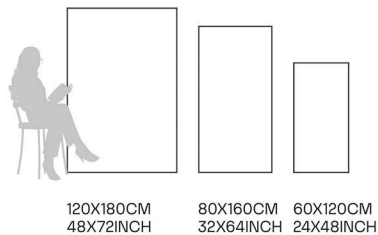

Glazed
**Porcelain
Tiles**

FINISH
**GLOSSY
CARVING**

Scratch
Resistant

Stain
Resistant

Germ Free
Hygiene

Bellissimo pale

80X160CM | 32X64INCH

FORMATS AVAILABLE