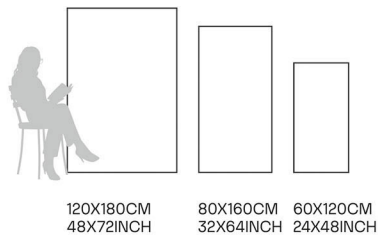

FORMATS AVAILABLE

Glazed
**Porcelain
Tiles**

FINISH
High Gloss

Scratch
Resistant

Stain
Resistant

Germ Free
Hygiene

Black Panda

80X160CM | 32X64INCH