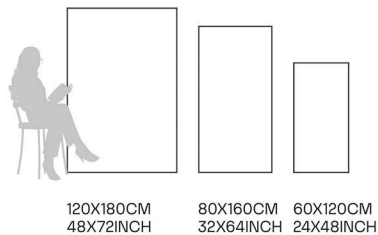

Glazed
**Porcelain
Tiles**

FINISH
**GLOSSY
CARVING**

Scratch
Resistant

Stain
Resistant

Germ Free
Hygiene

Venice Beige

80X160CM | 32X64INCH

FORMATS AVAILABLE

Glazed
**Porcelain
Tiles**

FINISH
**GLOSSY
CARVING**

Scratch
Resistant

Stain
Resistant

Germ Free
Hygiene

Travertino Ivory

80X160CM | 32X64INCH

FORMATS AVAILABLE