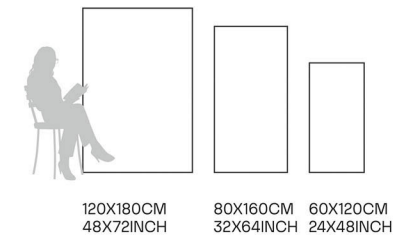

Glazed
**Porcelain
Tiles**

FINISH
**GLOSSY
CARVING**

Scratch
Resistant

Stain
Resistant

Germ Free
Hygiene

Arbescato

80X160CM | 32X64INCH

FORMATS AVAILABLE

Glazed
**Porcelain
Tiles**

FINISH
**GLOSSY
CARVING**

Scratch
Resistant

Stain
Resistant

Germ Free
Hygiene

Arco Onyx White

80X160CM | 32X64INCH

FORMATS AVAILABLE

Glazed
**Porcelain
Tiles**

FINISH
**GLOSSY
CARVING**

Scratch
Resistant

Stain
Resistant

Germ Free
Hygiene

Ariana Natural

80X160CM | 32X64INCH

FORMATS AVAILABLE