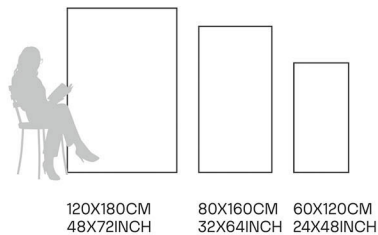

80X160CM | 32X64INCH

FORMATS AVAILABLE

Glazed
**Porcelain
Tiles**

FINISH
**GLOSSY
CARVING**

Scratch
Resistant

Stain
Resistant

Germ Free
Hygiene

Marfil Bianco

80X160CM | 32X64INCH

FORMATS AVAILABLE

Glazed
**Porcelain
Tiles**

FINISH
**GLOSSY
CARVING**

Scratch
Resistant

Stain
Resistant

Germ Free
Hygiene

Merqury White

80X160CM | 32X64INCH

FORMATS AVAILABLE

Glazed
**Porcelain
Tiles**

FINISH
**GLOSSY
CARVING**

Scratch
Resistant

Stain
Resistant

Germ Free
Hygiene

Merqury Beige