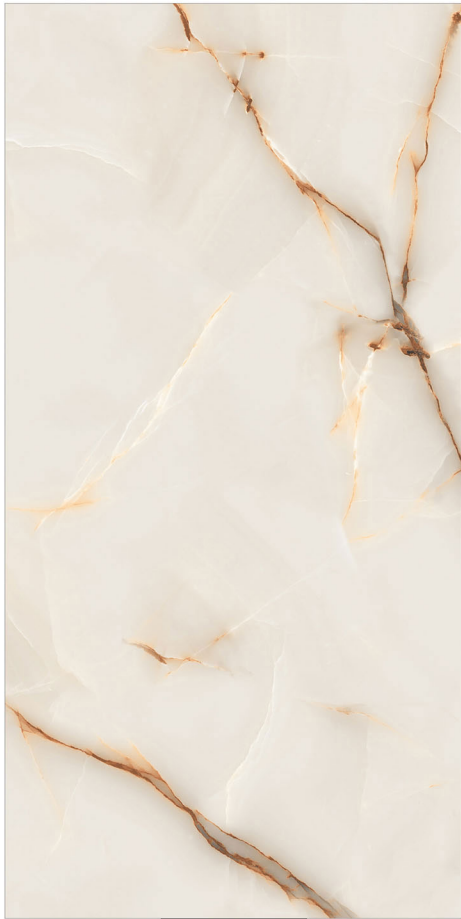

Glazed
**Porcelain
Tiles**

FINISH
**GLOSSY
CARVING**

Scratch
Resistant

Stain
Resistant

Germ Free
Hygiene

Vulcan White

80X160CM | 32X64INCH

FORMATS AVAILABLE