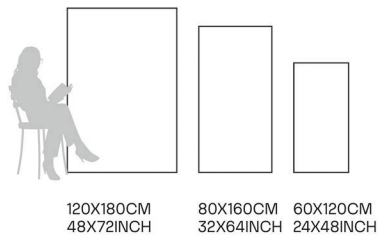

Germ Free
Hygiene

Calypso Harbour

80X160CM | 32X64INCH

FORMATS AVAILABLE

120X180CM
48X72INCH

80X160CM
32X64INCH

60X120CM
24X48INCH

Glazed
**Porcelain
Tiles**

FINISH
Matt

Scratch
Resistant

Stain
Resistant

Germ Free
Hygiene

Calypso Sand

80X160CM | 32X64INCH

FORMATS AVAILABLE

Glazed
**Porcelain
Tiles**