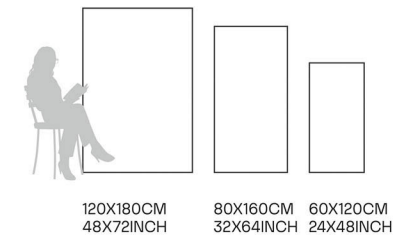

80X160CM | 32X64INCH

FORMATS AVAILABLE

Glazed
**Porcelain
Tiles**

FINISH
**GLOSSY
CARVING**

Scratch
Resistant

Stain
Resistant

Germ Free
Hygiene

Root Grey

80X160CM | 32X64INCH

FORMATS AVAILABLE

Glazed
**Porcelain
Tiles**

FINISH
**GLOSSY
CARVING**

Scratch
Resistant

Stain
Resistant

Germ Free
Hygiene

Segesta Statuario

80X160CM | 32X64INCH

FORMATS AVAILABLE

Glazed
**Porcelain
Tiles**

FINISH
**GLOSSY
CARVING**

Scratch
Resistant

Stain
Resistant

Germ Free
Hygiene

Sigma Statuario