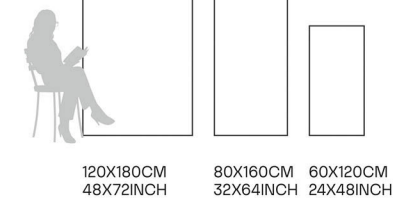

FORMATS AVAILABLE