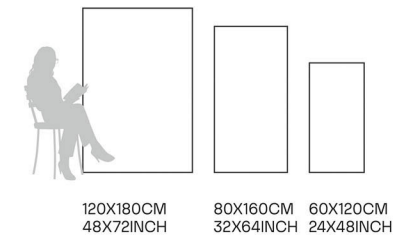

Glazed
**Porcelain
Tiles**

FINISH
**GLOSSY
CARVING**

Scratch
Resistant

Stain
Resistant

Germ Free
Hygiene

Zenica Beige

80X160CM | 32X64INCH

FORMATS AVAILABLE