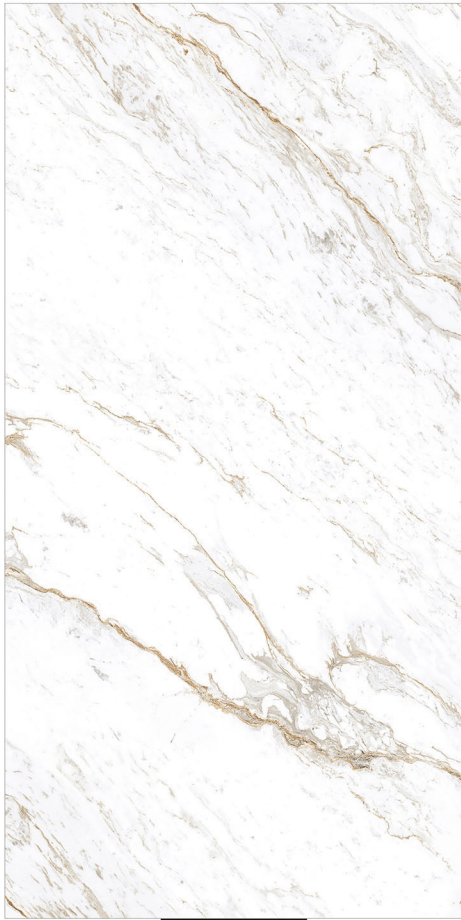

Glazed
**Porcelain
Tiles**

FINISH
**GLOSSY
CARVING**

Scratch
Resistant

Stain
Resistant

Germ Free
Hygiene

Charles Crema

80X160CM | 32X64INCH

FORMATS AVAILABLE