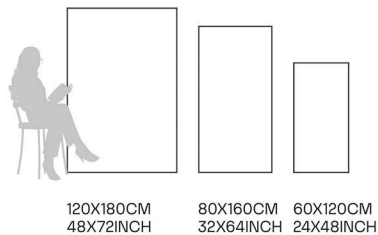

FORMATS AVAILABLE

Glazed
**Porcelain
Tiles**

FINISH
High Gloss

Scratch
Resistant

Stain
Resistant

Germ Free
Hygiene

Gems Blue

80X160CM | 32X64INCH