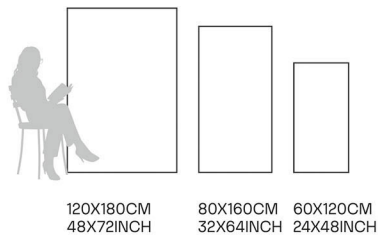

Hyaba Blue

80X160CM | 32X64INCH

FORMATS AVAILABLE