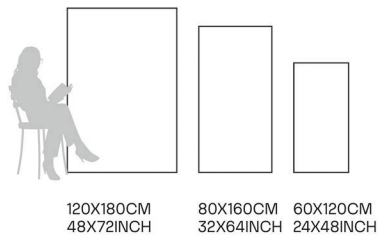

FORMATS AVAILABLE

Glazed
**Porcelain
Tiles**

FINISH
Matt

Scratch
Resistant

Stain
Resistant

Germ Free
Hygiene

Morgan Taupe

80X160CM | 32X64INCH