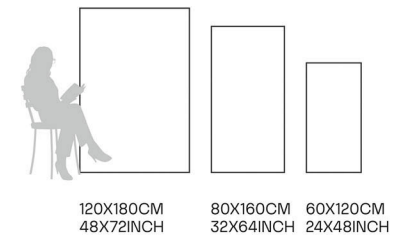

Germ Free
Hygiene

Browny Stone

80X160CM | 32X64INCH

FORMATS AVAILABLE

Glazed
**Porcelain
Tiles**

FINISH
High Gloss

Scratch
Resistant

Stain
Resistant

Germ Free
Hygiene

Classic Emperador

80X160CM | 32X64INCH

FORMATS AVAILABLE

Glazed
**Porcelain
Tiles**

FINISH
High Gloss

Scratch
Resistant

Stain
Resistant