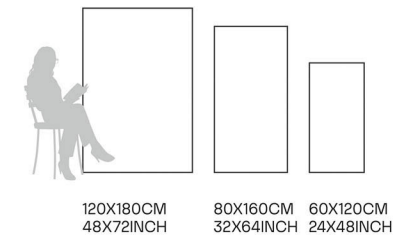

Glazed
**Porcelain
Tiles**

FINISH
**GLOSSY
CARVING**

Scratch
Resistant

Stain
Resistant

Germ Free
Hygiene

Vulcan White

80X160CM | 32X64INCH

FORMATS AVAILABLE