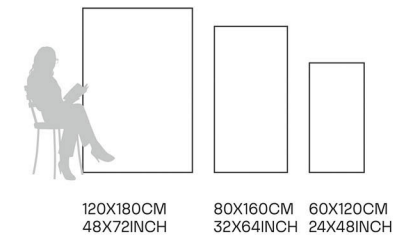

Glazed
**Porcelain
Tiles**

FINISH
**GLOSSY
CARVING**

Scratch
Resistant

Stain
Resistant

Germ Free
Hygiene

Bayona Eragone

80X160CM | 32X64INCH

FORMATS AVAILABLE