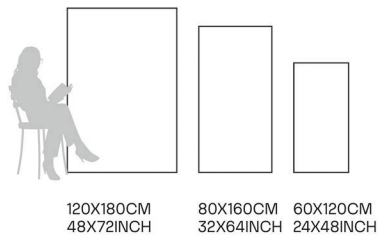

Glazed
**Porcelain
Tiles**

FINISH
**GLOSSY
CARVING**

Scratch
Resistant

Stain
Resistant

Germ Free
Hygiene

Ariana Natural

80X160CM | 32X64INCH

FORMATS AVAILABLE