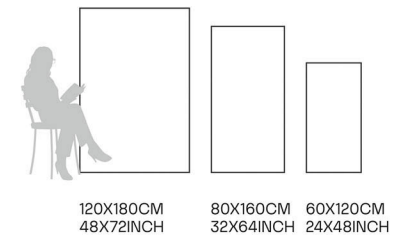

Glazed
**Porcelain
Tiles**

FINISH
**GLOSSY
CARVING**

Scratch
Resistant

Stain
Resistant

Germ Free
Hygiene

Ariana Natural

80X160CM | 32X64INCH

FORMATS AVAILABLE

Glazed
**Porcelain
Tiles**

FINISH
**GLOSSY
CARVING**

Scratch
Resistant

Stain
Resistant

Germ Free
Hygiene

Arica Statuario

80X160CM | 32X64INCH

FORMATS AVAILABLE