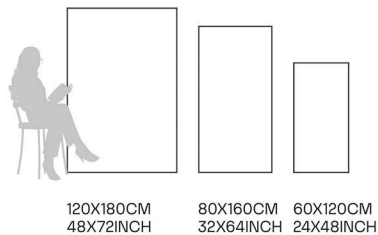

Glazed
**Porcelain
Tiles**

FINISH
**GLOSSY
CARVING**

Scratch
Resistant

Stain
Resistant

Germ Free
Hygiene

Embrace Silver

80X160CM | 32X64INCH

FORMATS AVAILABLE