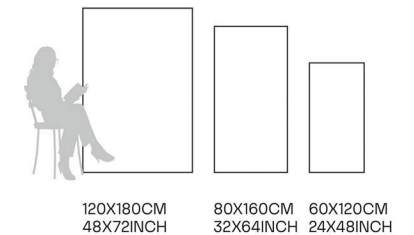

Glazed
**Porcelain
Tiles**

FINISH
**GLOSSY
CARVING**

Scratch
Resistant

Stain
Resistant

Germ Free
Hygiene

Venice Beige

80X160CM | 32X64INCH

FORMATS AVAILABLE