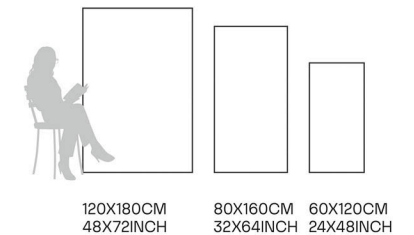

Glazed
**Porcelain
Tiles**

FINISH
**GLOSSY
CARVING**

Scratch
Resistant

Stain
Resistant

Germ Free
Hygiene

Torano Gold

80X160CM | 32X64INCH

FORMATS AVAILABLE