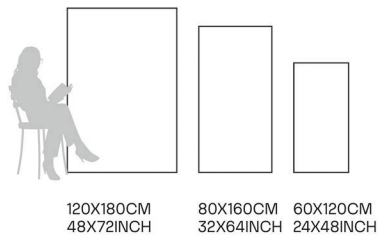

Himaliya White

80X160CM | 32X64INCH

FORMATS AVAILABLE

Glazed
**Porcelain
Tiles**

FINISH
**GLOSSY
CARVING**

Scratch
Resistant

Stain
Resistant

Germ Free
Hygiene

Holland Silver

80X160CM | 32X64INCH

FORMATS AVAILABLE

Glazed
**Porcelain
Tiles**

FINISH
**GLOSSY
CARVING**

Scratch
Resistant

Stain
Resistant

Germ Free
Hygiene

Holland Sisal

80X160CM | 32X64INCH

FORMATS AVAILABLE

Glazed
**Porcelain
Tiles**

FINISH
**GLOSSY
CARVING**

Scratch
Resistant

Stain
Resistant

Germ Free
Hygiene