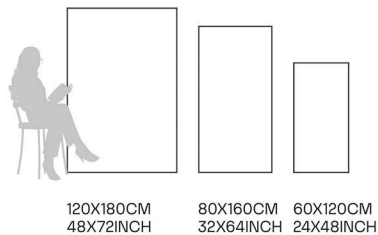

Glazed
**Porcelain
Tiles**

FINISH
**GLOSSY
CARVING**

Scratch
Resistant

Stain
Resistant

Germ Free
Hygiene

Travertino Ivory

80X160CM | 32X64INCH

FORMATS AVAILABLE

Glazed
**Porcelain
Tiles**

FINISH
**GLOSSY
CARVING**

Scratch
Resistant

Stain
Resistant

Germ Free
Hygiene

Venice Beige

80X160CM | 32X64INCH

FORMATS AVAILABLE