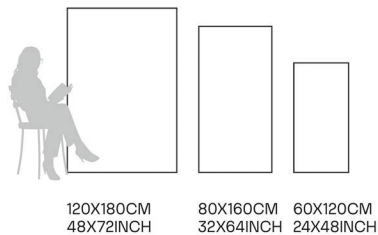

Glazed
**Porcelain
Tiles**

FINISH
**GLOSSY
CARVING**

Scratch
Resistant

Stain
Resistant

Germ Free
Hygiene

Statuarrio Cruze

80X160CM | 32X64INCH

FORMATS AVAILABLE