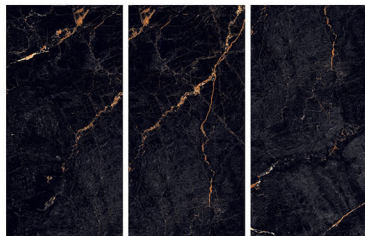

Glazed
**Porcelain
Tiles**

FINISH
High Gloss

Scratch
Resistant

Stain
Resistant

Germ Free
Hygiene

Rosso Black

80X160CM | 32X64INCH

FORMATS AVAILABLE

Glazed
**Porcelain
Tiles**

FINISH
High Gloss

Scratch
Resistant

Stain
Resistant

Germ Free
Hygiene

Sata Royal

80X160CM | 32X64INCH

FORMATS AVAILABLE