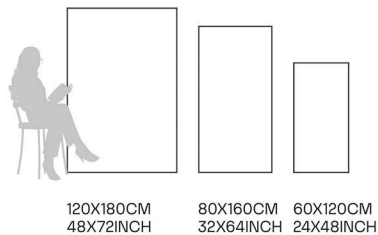

FORMATS AVAILABLE

Glazed
**Porcelain
Tiles**

FINISH
**GLOSSY
CARVING**

Scratch
Resistant

Stain
Resistant

Germ Free
Hygiene

Olive Ablone

80X160CM | 32X64INCH